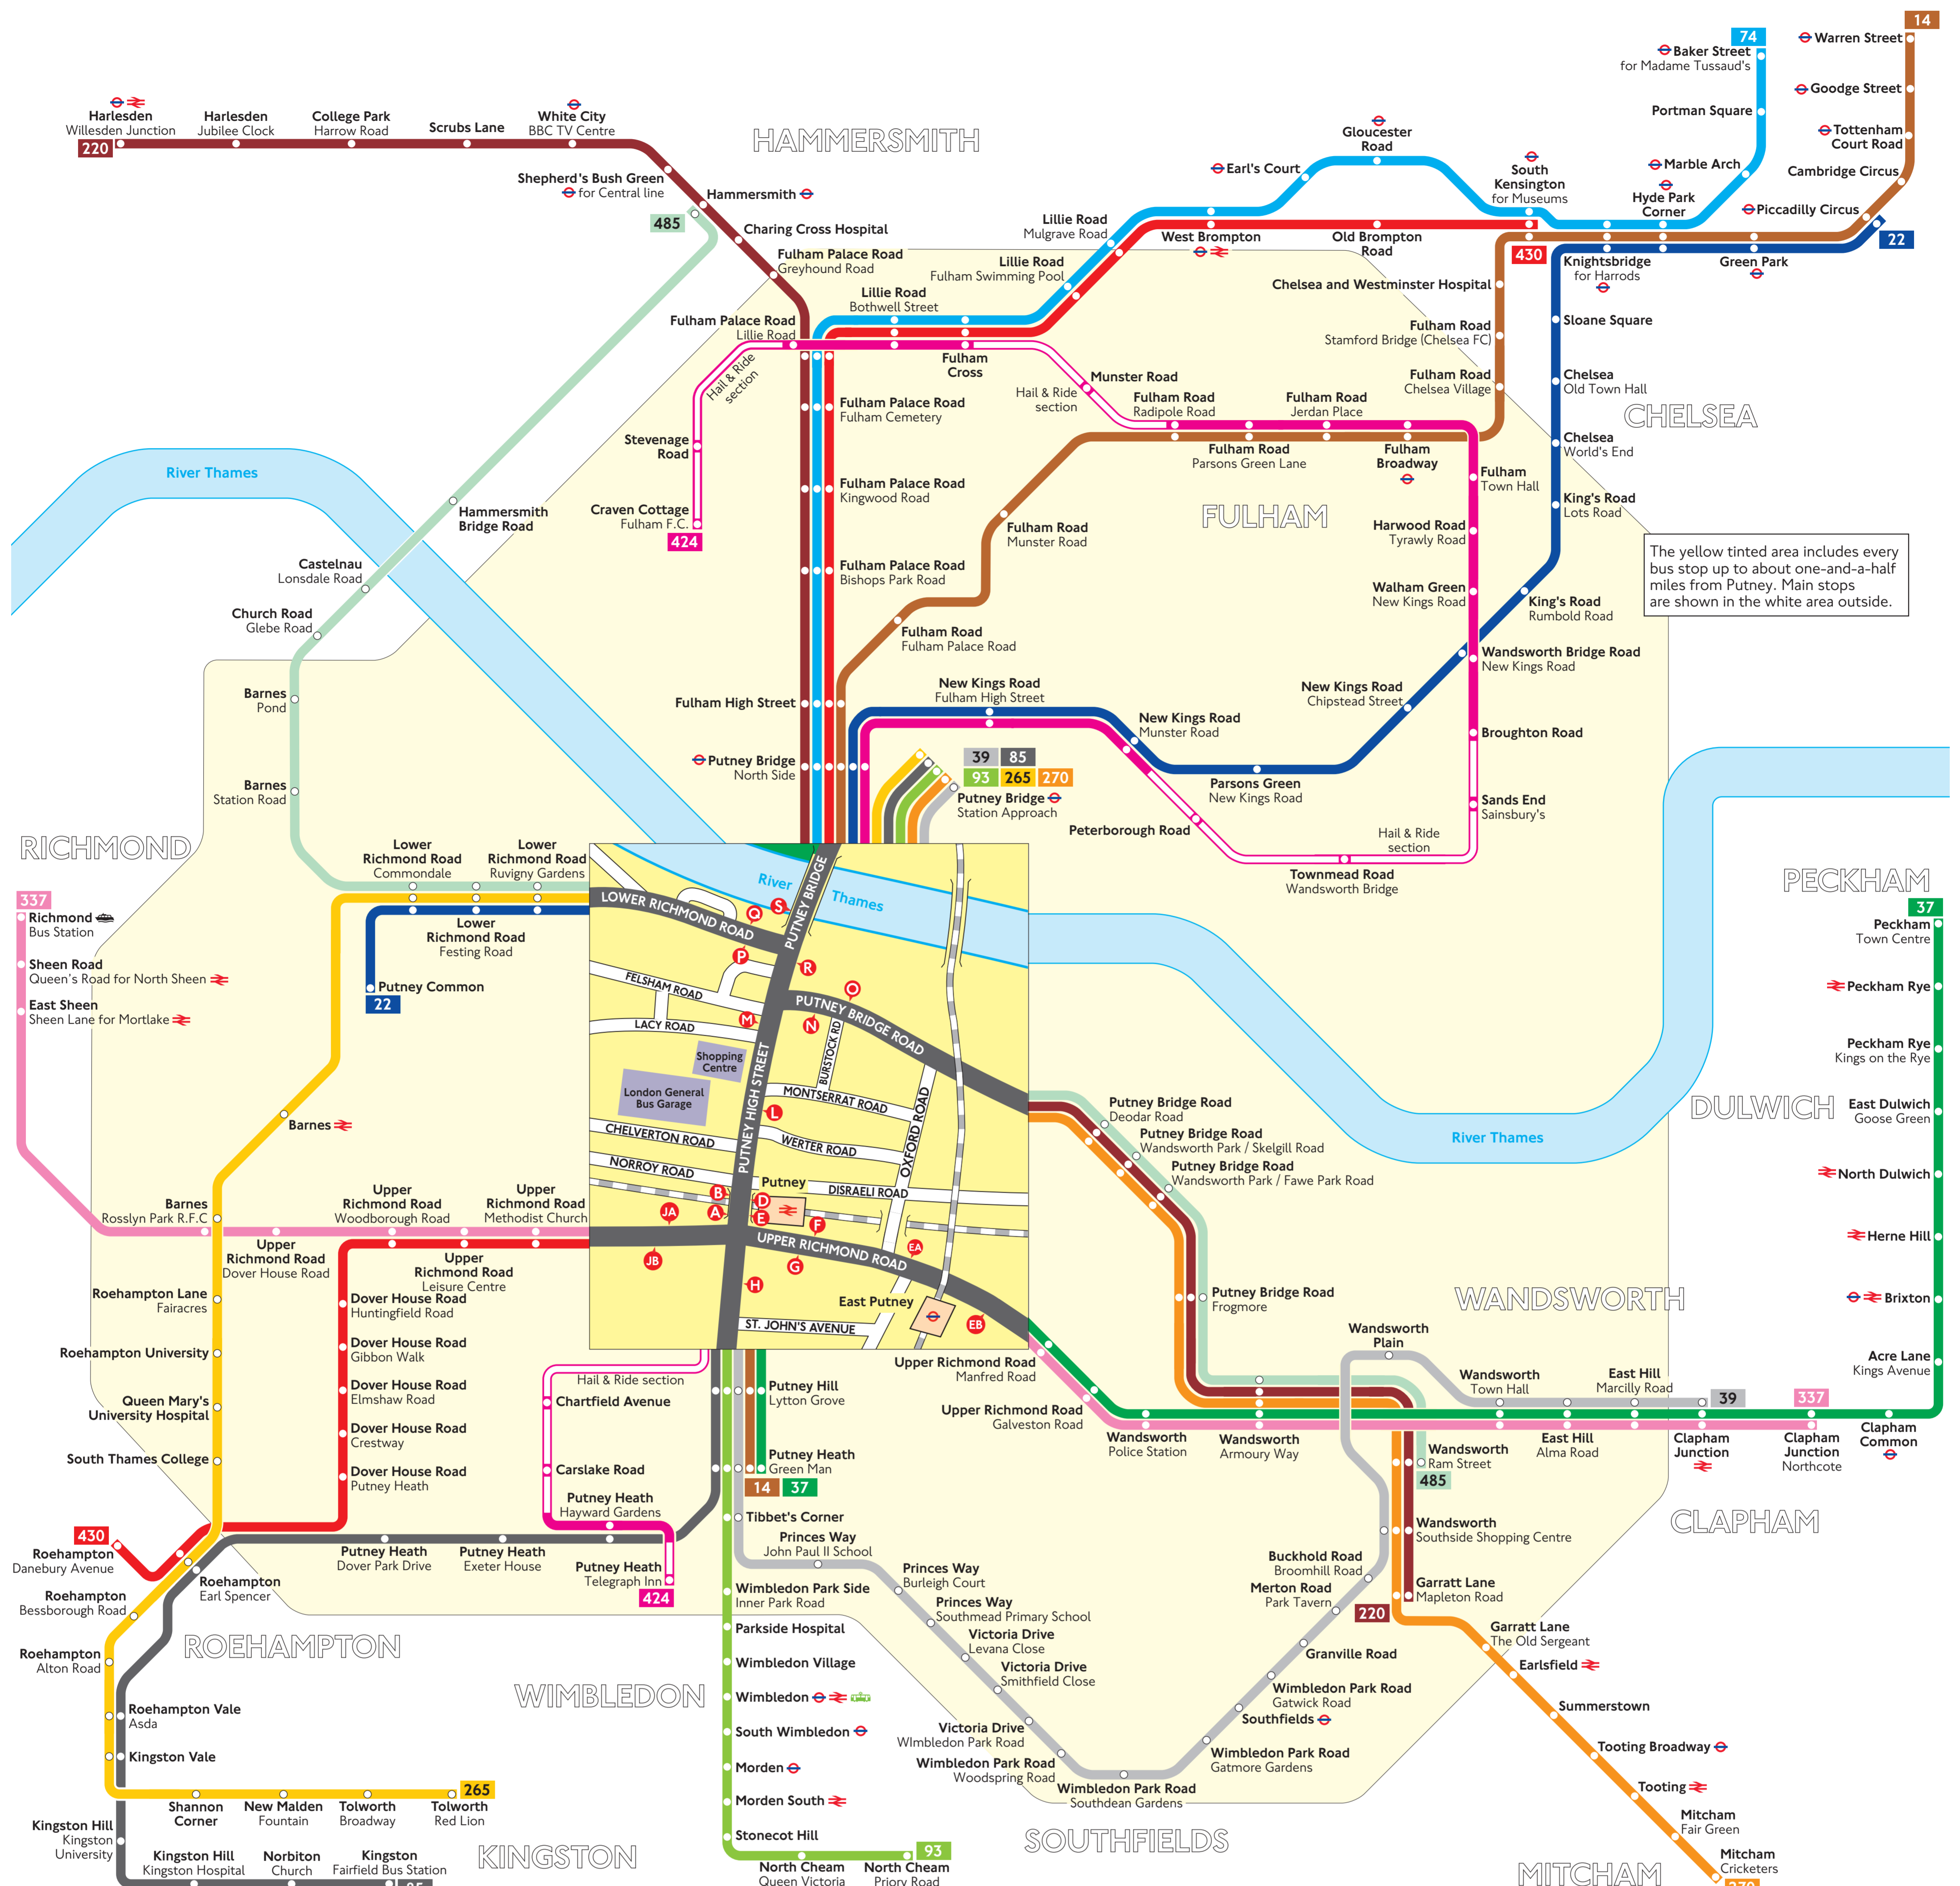

Buses from Putney

The yellow tinted area includes every bus stop up to about one-and-a-half miles from Putney. Main stops are shown in the white area outside.

1. **Key**
2. Connections with Underground
   - Connections with National Rail
   - Connections with river boats
   - Connections with Tramlink
   - Mondays to Saturdays except evenings

Red discs show the bus stop you need for your chosen bus service. The disc **A** appears on the top of the bus stop in the street (see map of town centre in centre of diagram).

Route finder

Day buses including 24-hour routes

Bus route	Towards	Bus stops
14	Putney Heath	B L R A
22	Warren Street	A M S
22	Piccadilly Circus	A M S
37	Putney Common	O S
37	Peckham	A F
39	Putney Heath	B G
39	Clapham Junction	B G R
39	Putney Bridge	B G R
39	Kingston	B G R
74	Baker Street	O S
85	Kingston	B L R
85	Putney Bridge	B G R
93	North Cheam	B L R
93	Putney Bridge	B G R
220	Harlesden	B M S
220	Wandsworth	O R
265	Putney Bridge	O S
265	Tolworth	P
270	Mitcham	O R
270	Putney Bridge	A M S
337	Clapham Junction	A F M
424	Richmond	A M S
424	Craven Cottage	A M S
424	Putney Heath	A M S
430	Roehampton	B L R
430	South Kensington	A M S
485	Hammersmith	N P
485	Wandsworth	O S

Night buses
For night bus information, please see separate poster

Destination finder

Destination	Bus routes	Bus stops
A		
Acre Lane Kings Avenue	37	A F
B		
Baker Street for Madame Tussaud's	74	M S
Barnes Rosslin Park R.F.C.	265	P
Barnes	337	B G D
Barnes	265	P
Barnes Mill Hill Road and Station Road	485+	N P
Brixton	37	A F
C		
Charing Cross Hospital	220	N S
Chelsea	22	O S
Chelsea & Westminster Hospital	14	A M S
Clapham Common	37	A F
Clapham Junction Northcote	37	A F
Clapham Junction	337	A F M
Clapham Junction	37	A F
Clapham Junction	39	H L R
Clapham Junction	337	A F M
Clapham Junction	337	A F M
Craven Cottage Fulham F.C.	424+	A M S
D		
Dover House Road	430	O B L R
E		
Earl's Court	74	M S
Earlsfield	270	O R
East Dulwich Goose Green	37	A F
F		
Fulham Town Hall	424	A M S
Fulham Broadway	14, 424+	A M S
Fulham Palace Road	74	M S
Fulham Palace Road	220	N S
Fulham Palace Road	430	A M M S
G		
Gloucester Road	74	M S
Goode Street	14	A M S
H		
Hammersmith	220	N S
Hammersmith	485+	N P
Harlesden Jubilee Clock and Willesden Junction	220	N S
Herne Hill	37	A F
Hyde Park Corner	14	A M S
Hyde Park Corner	22	O S
Hyde Park Corner	74	M S
K		
Kingston Fairfield Bus Station	85	B L R