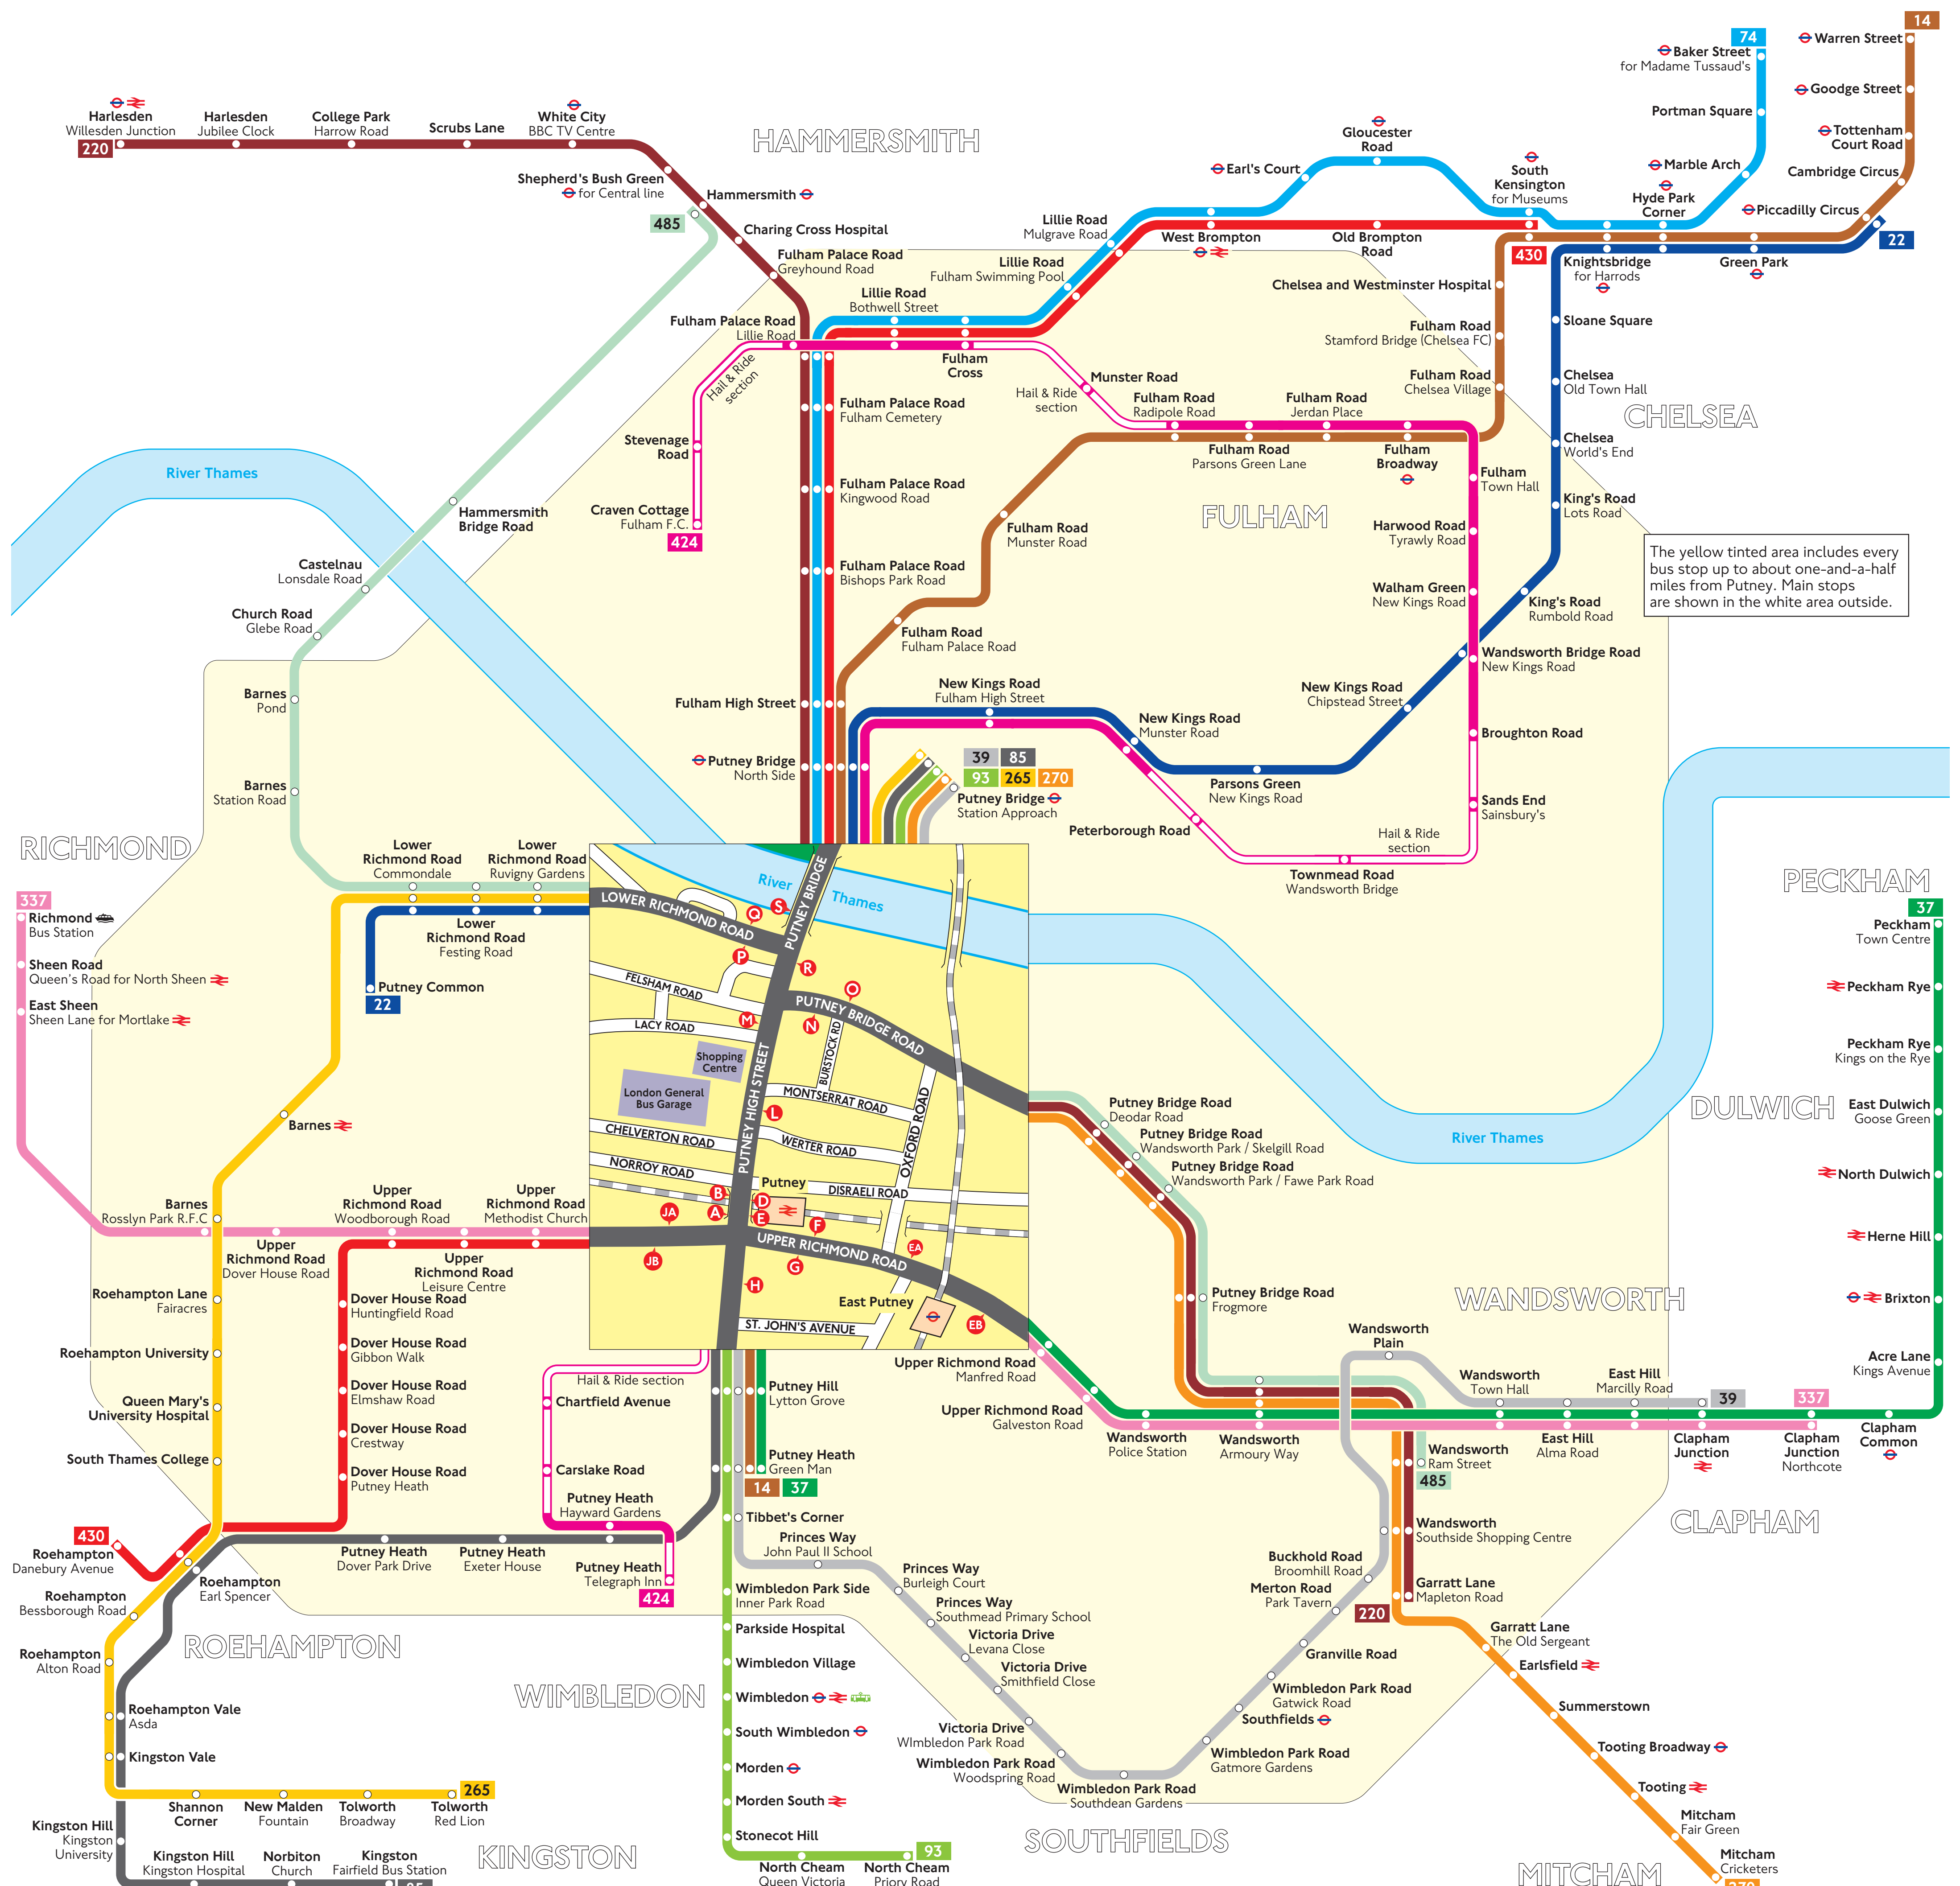

Buses from Putney

The yellow tinted area includes every bus stop up to about one-and-a-half miles from Putney. Main stops are shown in the white area outside.

1. **Key**
2. Connections with Underground
   - Connections with National Rail
   - Connections with river boats
   - Connections with Tramlink
   - Mondays to Saturdays except evenings

Red discs show the bus stop you need for your chosen bus service. The disc **A** appears on the top of the bus stop in the street (see map of town centre in centre of diagram).

Route finder

Day buses including 24-hour routes

Bus route	Towards	Bus stops
14 24 hour service	Putney Heath Warren Street	A B C D E
22	Piccadilly Circus Putney Common	A C D E
37 24 hour service	Peckham Putney Heath	A C D E F
39	Clapham Junction Putney Bridge	A C D E F G H
74	Baker Street	A C D E F G H
85 24 hour service	Kingston Putney Bridge	A C D E F G H I J K
93 24 hour service	North Cheam Putney Bridge	A C D E F G H I J K
220 24 hour service	Harlesden Putney Bridge	A C D E F G H I J K
265	Wandsworth Putney Bridge	A C D E F G H I J K
270	Mitcham Putney Bridge	A C D E F G H I J K
337	Clapham Junction	A C D E F G H I J K
424	Richmond Craven Cottage + Putney Heath +	A C D E F G H I J K
430	Roehampton South Kensington	A C D E F G H I J K
485	Hammersmith + Wandsworth +	A C D E F G H I J K

Night buses
For night bus information, please see separate poster

Destination finder

Destination	Bus routes	Bus stops
A		
Acre Lane Kings Avenue	37	A F
B		
Baker Street for Madame Tussaud's	74	A C D E F G H I J K
Barnes Rosslin Park R.F.C.	265	P
Barnes	337	B G D
Barnes Mill Hill Road and Station Road	265	P
Brixton	485+	N P
C		
Charing Cross Hospital	220	N S
Chelsea	22	O S
Chelsea & Westminster Hospital	14	A M S
Clapham Common	37	A F
Clapham Junction Northcote	37	A F
Clapham Junction	337	A F A
Clapham Junction	37	A F
Clapham Junction	39	H L R
Clapham Junction	337	A F A
Clapham Junction	337	A F A
D		
Craven Cottage Fulham F.C.	424+	A M S
E		
Dover House Road	430	D B L R
F		
Earl's Court	74	A C D E F G H I J K
Earlsfield	270	O R
East Dulwich Goose Green	37	A F
G		
Fulham Town Hall	424	A M S
Fulham Broadway	14, 424+	A M S
Fulham Palace Road	74	A C D E F G H I J K
Fulham Palace Road	220	N S
Fulham Palace Road	430	A M S
H		
Gloucester Road	74	A C D E F G H I J K
Goode Street	14	A M S
I		
Hammersmith	220	N S
Hammersmith	485+	N P
Harlesden Jubilee Clock and Willesden Junction	220	N S
Herne Hill	37	A F
Hyde Park Corner	14	A M S
Hyde Park Corner	22	O S
Hyde Park Corner	74	A C D E F G H I J K
K		
Kingston Fairfield Bus Station	85	E L R